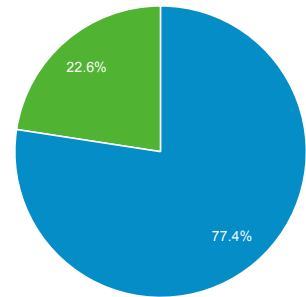

# Audience Overview

All Sessions  
100.00%

Overview

■ New Visitor ■ Returning Visitor

| Language | Sessions | % Sessions |
|----------|----------|------------|
| 1. pl    | 24,344   | 50.81%     |
| 2. pl-pl | 20,297   | 42.37%     |
| 3. en-us | 1,799    | 3.76%      |
| 4. en-gb | 268      | 0.56%      |
| 5. en    | 226      | 0.47%      |
| 6. c     | 154      | 0.32%      |
| 7. de-de | 123      | 0.26%      |
| 8. fr-fr | 94       | 0.20%      |
| 9. es-es | 65       | 0.14%      |
| 10. de   | 58       | 0.12%      |