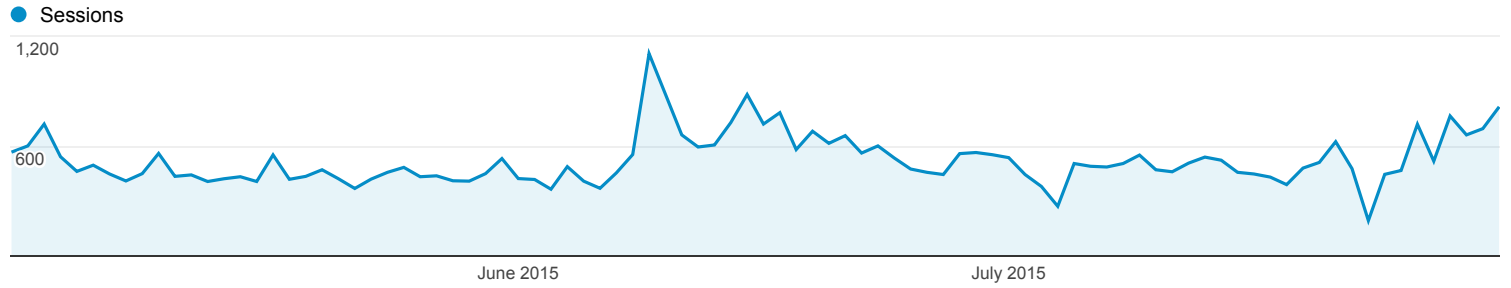

# Audience Overview

All Sessions  
100.00%

Overview

■ New Visitor ■ Returning Visitor

| Language | Sessions | % Sessions |
|----------|----------|------------|
| 1. pl    | 24,344   | 50.81%     |
| 2. pl-pl | 20,297   | 42.37%     |
| 3. en-us | 1,799    | 3.76%      |
| 4. en-gb | 268      | 0.56%      |
| 5. en    | 226      | 0.47%      |
| 6. c     | 154      | 0.32%      |
| 7. de-de | 123      | 0.26%      |
| 8. fr-fr | 94       | 0.20%      |
| 9. es-es | 65       | 0.14%      |
| 10. de   | 58       | 0.12%      |